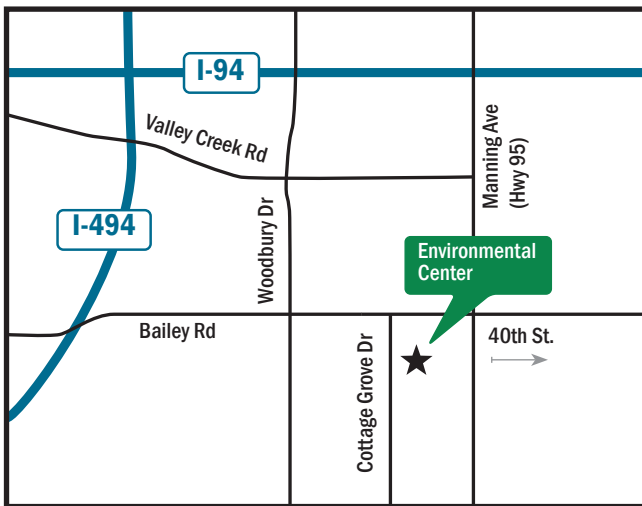

## Drive through and Drop it Off!

**4039 Cottage Grove Drive - Woodbury, MN 55129**

<b>Tuesdays</b>	<b>11 am - 7:00 pm</b>
<b>Thursdays</b>	<b>8 am - 4:30 pm</b>
<b>Fridays</b>	<b>8 am - 4:30 pm</b>
<b>Saturdays</b>	<b>8 am - 2:00 pm</b>

*Closed on major holidays.*

Open to residents of Washington, Anoka, Carver, Chisago, Dakota, Hennepin, and Ramsey counties. Proof of county residency, such as a driver's license, is required.